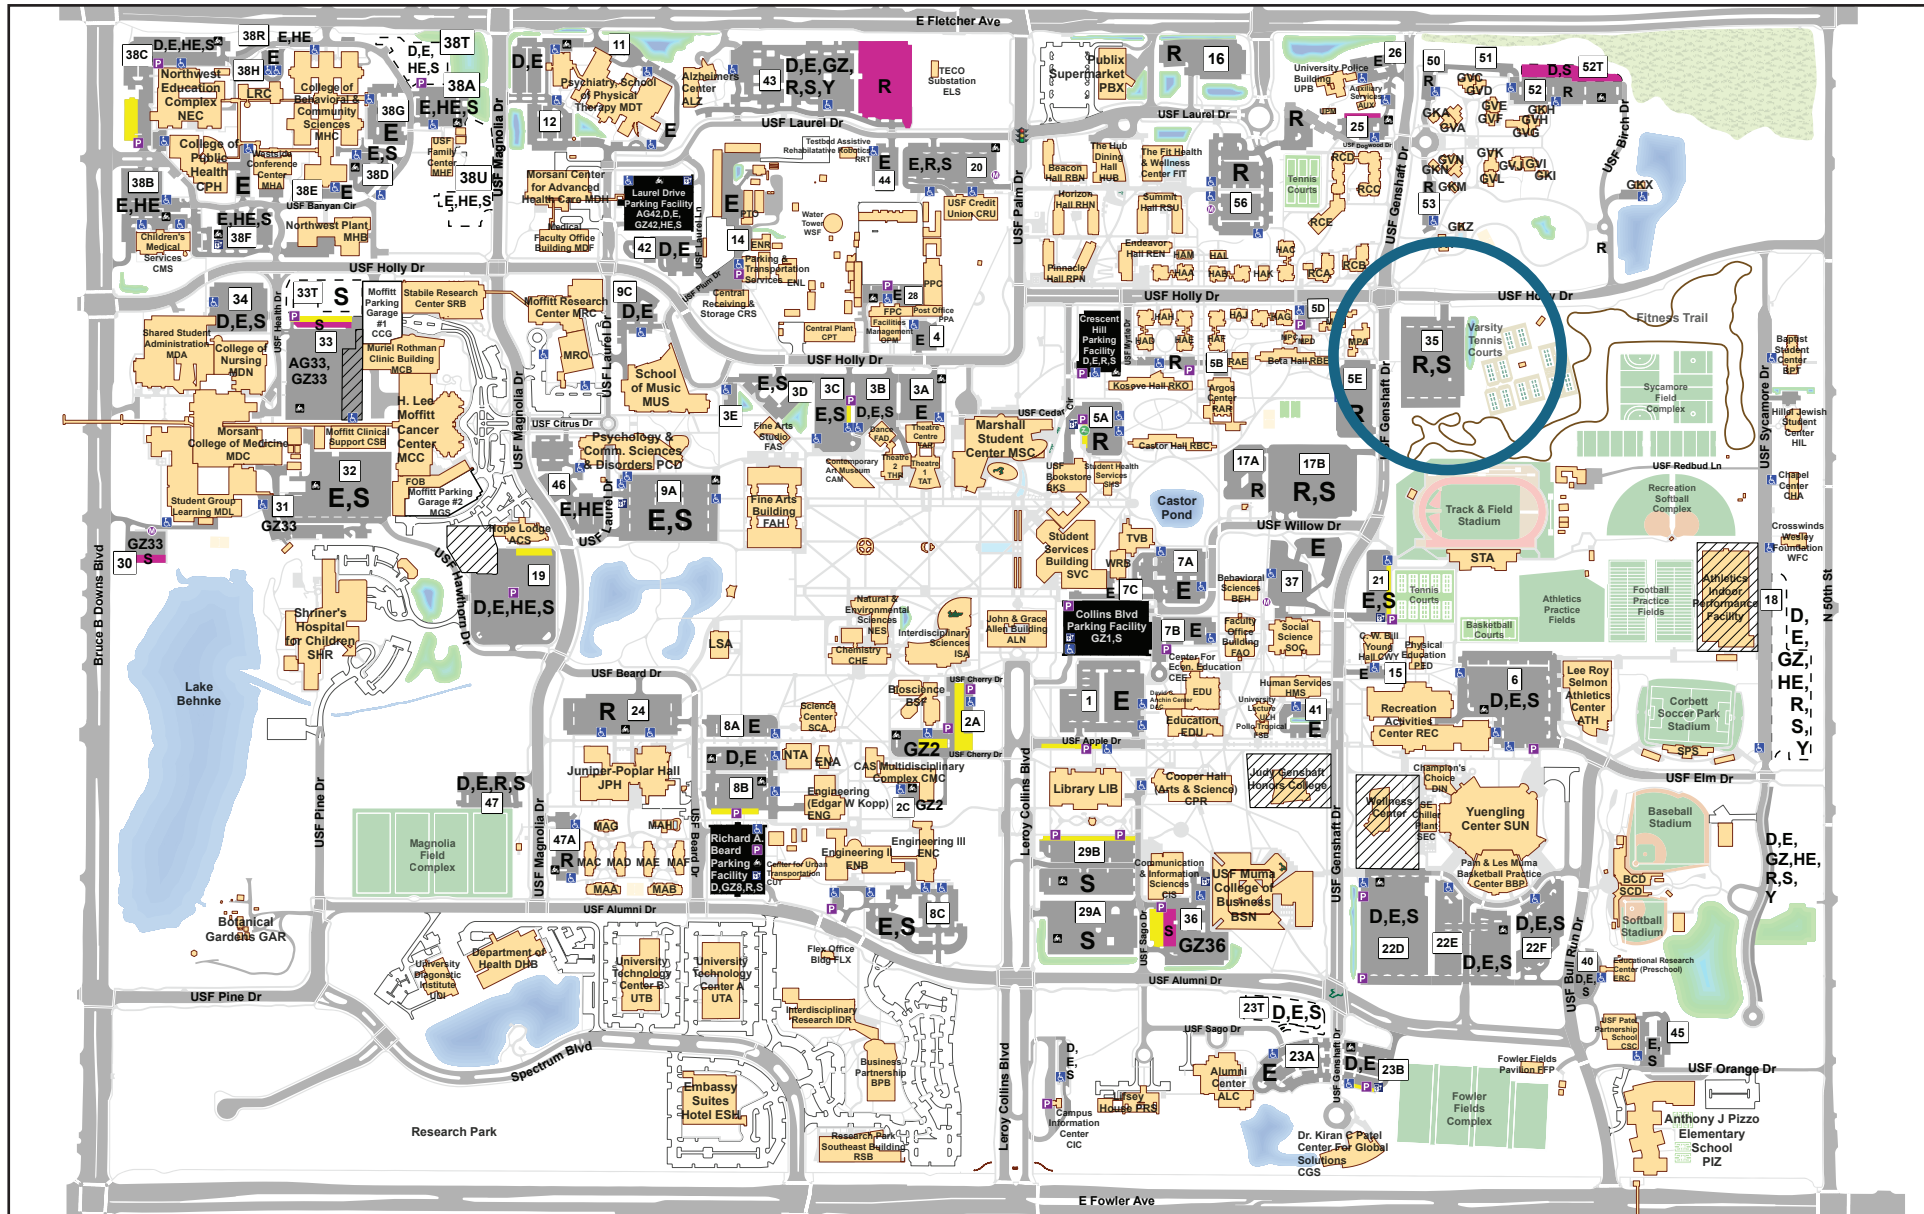

TAMPA CAMPUS PARKING MAP

Map updated May 16, 2022

- S - Non-Resident Student
- R - Resident Student
- Y - Park-n-Ride / Alumni
- GZ - Gold Zone Staff
- E - Staff
- D - Daily/Visitor Parking
- AG33, HE, and AG42 - Moffitt Employee

- Designated Parking
- Timed Spaces
- ParkMobile use in D spaces
- Motorcycle Parking
- Disabled Parking
- Electric Car Charging Station
- Metered Parking
- Electric Car Charging Station
- Permit Pay Station
- Zipcar Vehicles

Note: This map and all parking designations are subject to change. For the most up-to-date information, please see usf.edu/parking